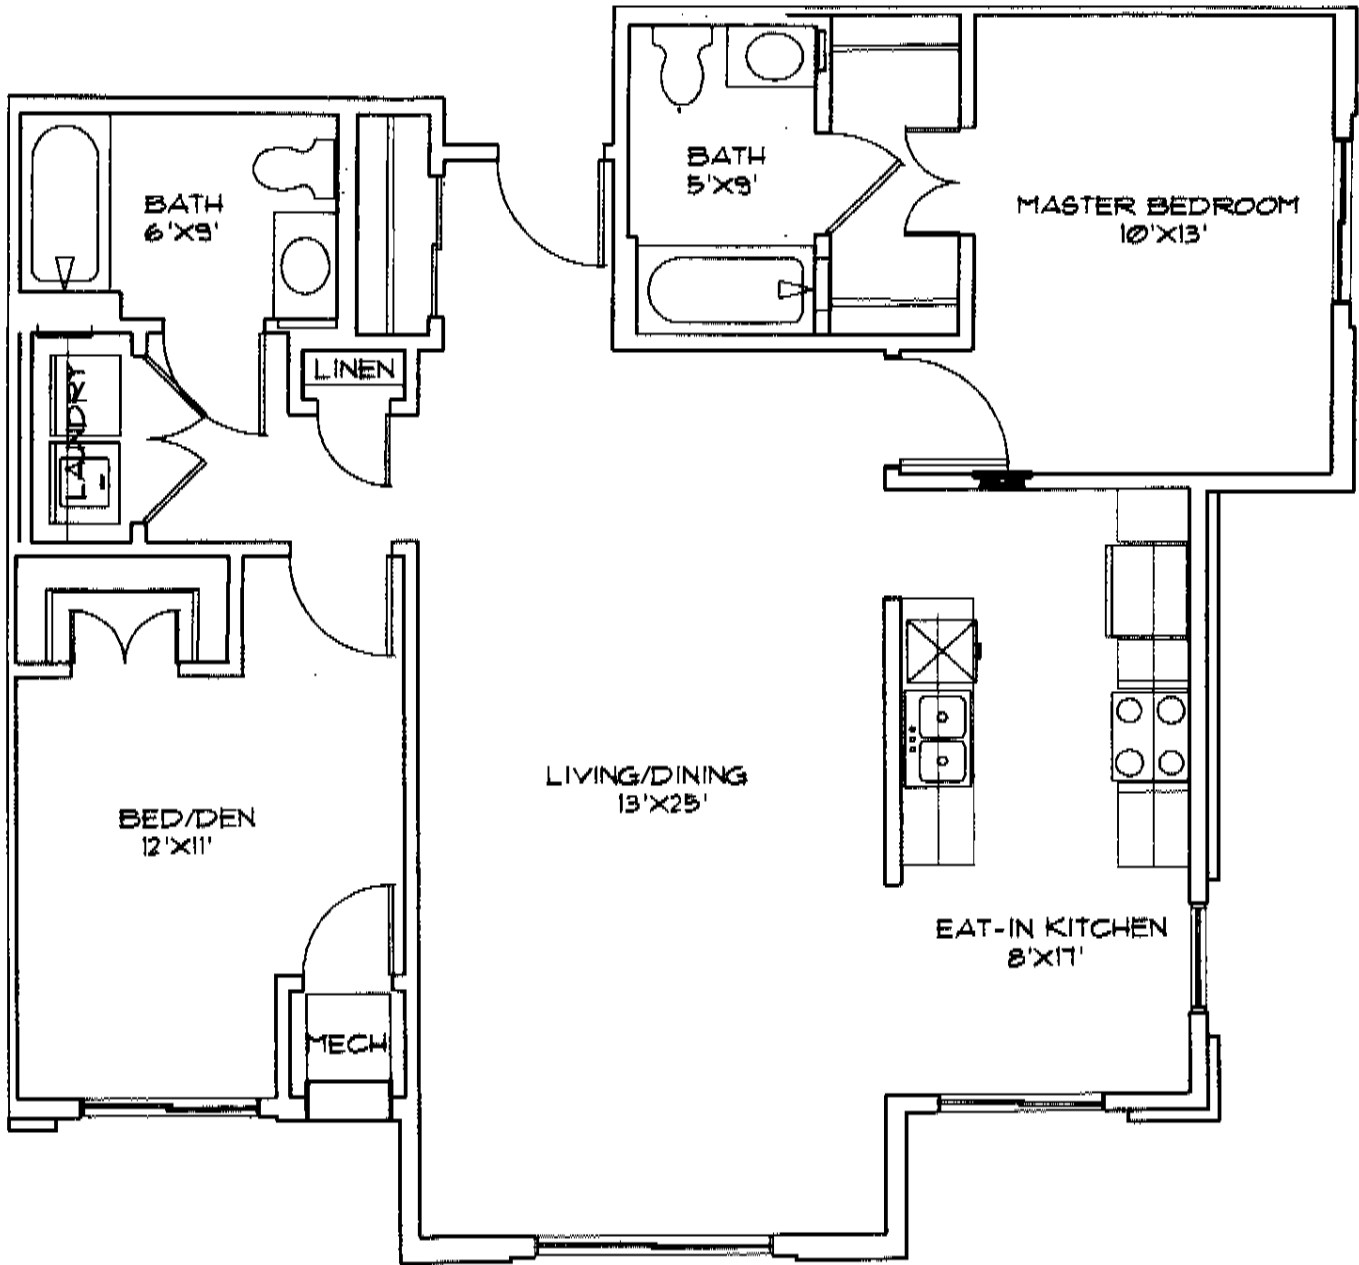

UNIT A (776 SQ. FT.)

4735 West 123rd Street, Suite 400 • Savage, Minnesota 55378 • Phone 612-890-8533

UNIT B (986 SQ.FT.)

UNIT C (1019 SQ.FT.)

UNIT D (1043 SQ.FT.)