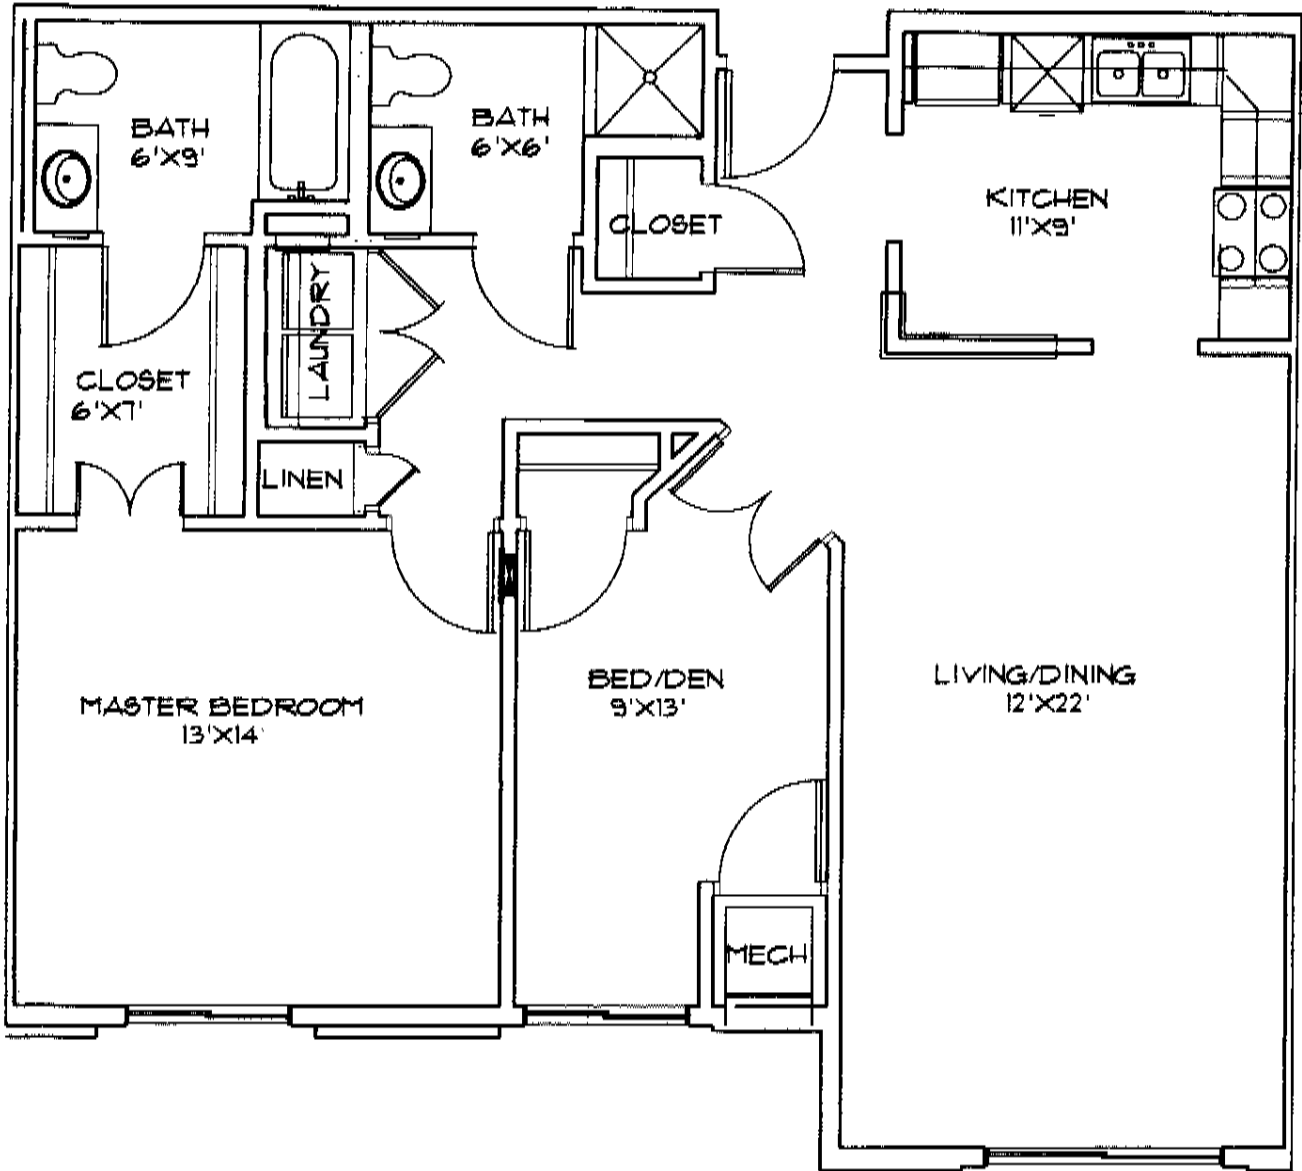

UNIT A (776 SQ. FT.)

4735 West 123rd Street, Suite 400 • Savage, Minnesota 55378 • Phone 612-890-8533

UNIT B (986 SQ.FT.)

UNIT C (1019 SQ.FT.)

UNIT D (1043 SQ.FT.)