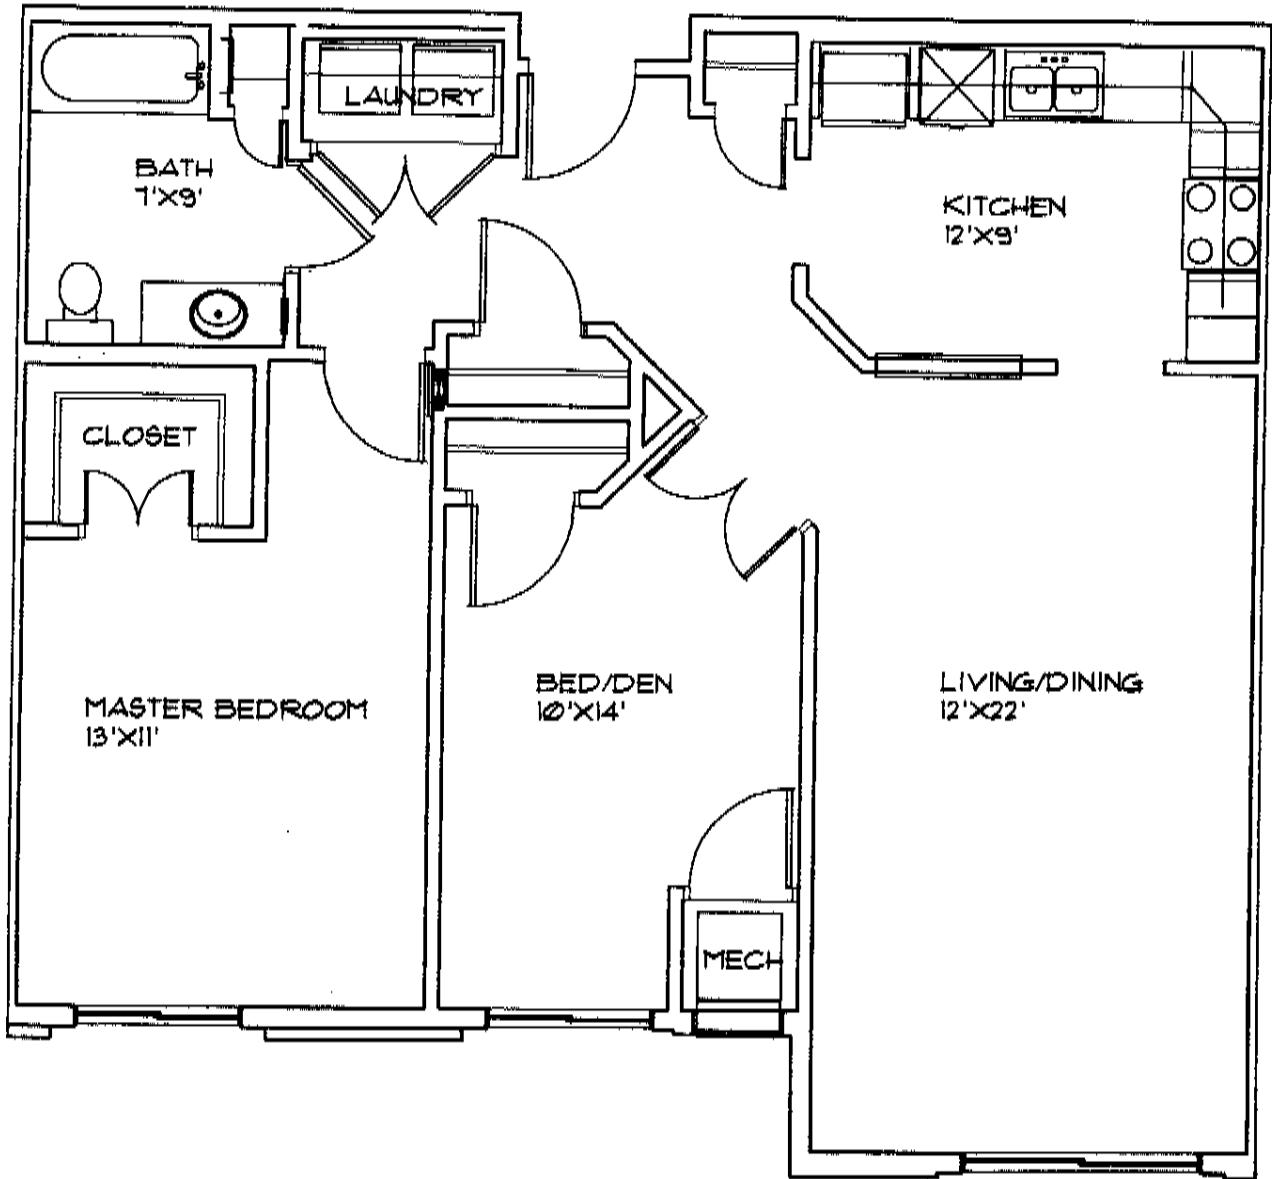

UNIT A (776 SQ. FT.)

4735 West 123rd Street, Suite 400 • Savage, Minnesota 55378 • Phone 612-890-8533

UNIT B (986 SQ.FT.)

UNIT C (1019 SQ.FT.)

UNIT D (1043 SQ.FT.)