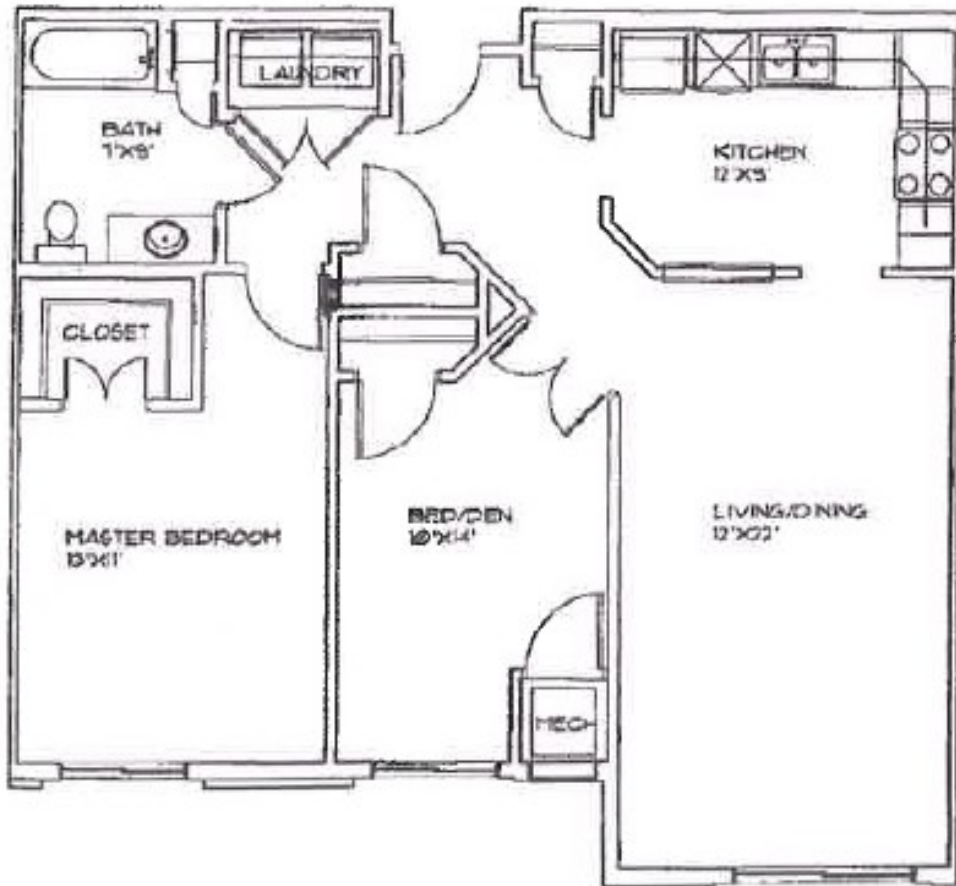

Unit A 1 Bedroom  
776 sq. ft.

---

4735 West 123rd Street • Savage, Minnesota 55378

Unit A-1 1 Bedroom with Balcony  
729 sq. ft.

---

4735 West 123rd Street • Savage, Minnesota 55378

Unit B 1 Bedroom / Den  
986 sq. ft.

---

4735 West 123rd Street • Savage, Minnesota 55378

Unit B-1 1 Bedroom / Den with Balcony  
940 sq. ft.

---

4735 West 123rd Street • Savage, Minnesota 55378

Unit C 1 Bedroom / Den 2 Bath  
1019 sq. ft.

---

4735 West 123rd Street • Savage, Minnesota 55378

Unit C-1 1 Bedroom / Den with Balcony  
965 sq. ft.

---

4735 West 123rd Street • Savage, Minnesota 55378

Unit D 2 Bedroom 2 Bath  
1043 sq. ft.

---

4735 West 123rd Street • Savage, Minnesota 55378

Unit D-1 2 Bedroom 2 Bath with Balcony  
990 sq. ft.

---

4735 West 123rd Street • Savage, Minnesota 55378