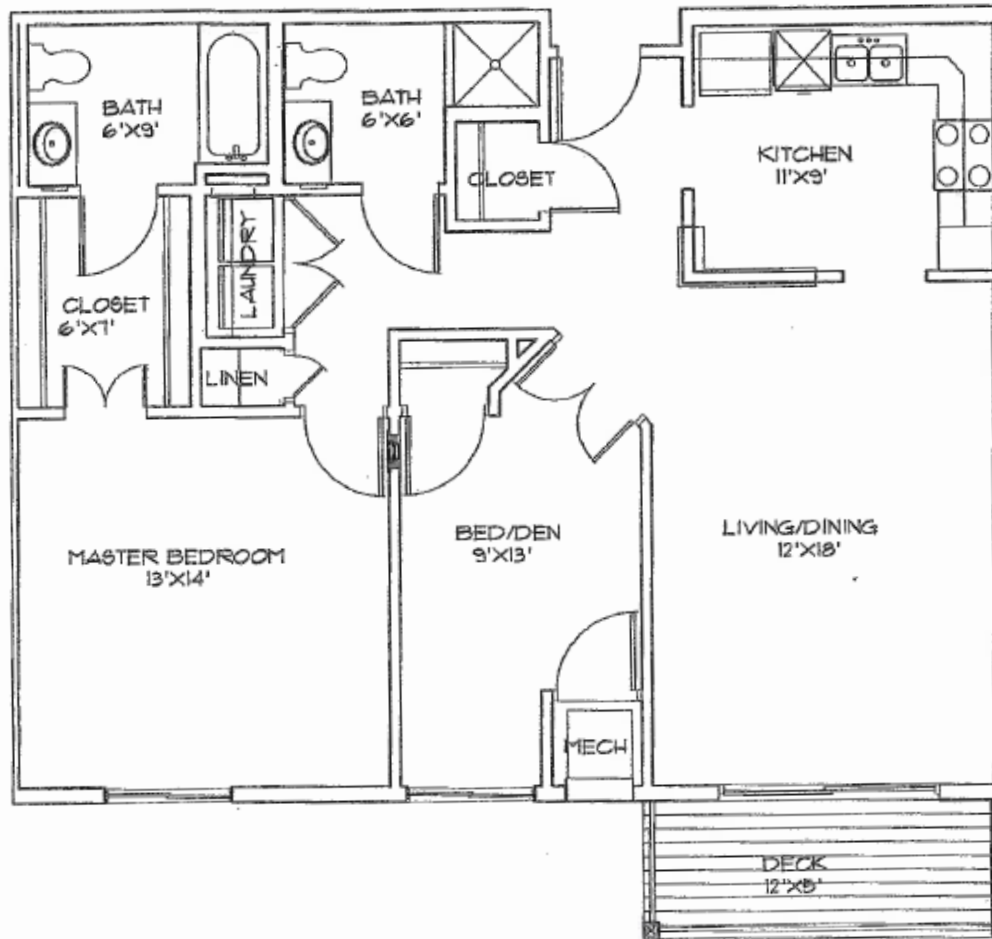

Unit A 1 Bedroom  
776 sq. ft.

---

4735 West 123rd Street • Savage, Minnesota 55378

Unit A-1 1 Bedroom with Balcony  
729 sq. ft.

---

4735 West 123rd Street • Savage, Minnesota 55378

Unit B 1 Bedroom / Den  
986 sq. ft.

---

4735 West 123rd Street • Savage, Minnesota 55378

Unit B-1 1 Bedroom / Den with Balcony  
940 sq. ft.

---

4735 West 123rd Street • Savage, Minnesota 55378

Unit C 1 Bedroom / Den 2 Bath  
1019 sq. ft.

---

4735 West 123rd Street • Savage, Minnesota 55378

Unit C-1 1 Bedroom / Den with Balcony  
965 sq. ft.

---

4735 West 123rd Street • Savage, Minnesota 55378

Unit D 2 Bedroom 2 Bath  
1043 sq. ft.

---

4735 West 123rd Street • Savage, Minnesota 55378

Unit D-1 2 Bedroom 2 Bath with Balcony  
990 sq. ft.

---

4735 West 123rd Street • Savage, Minnesota 55378