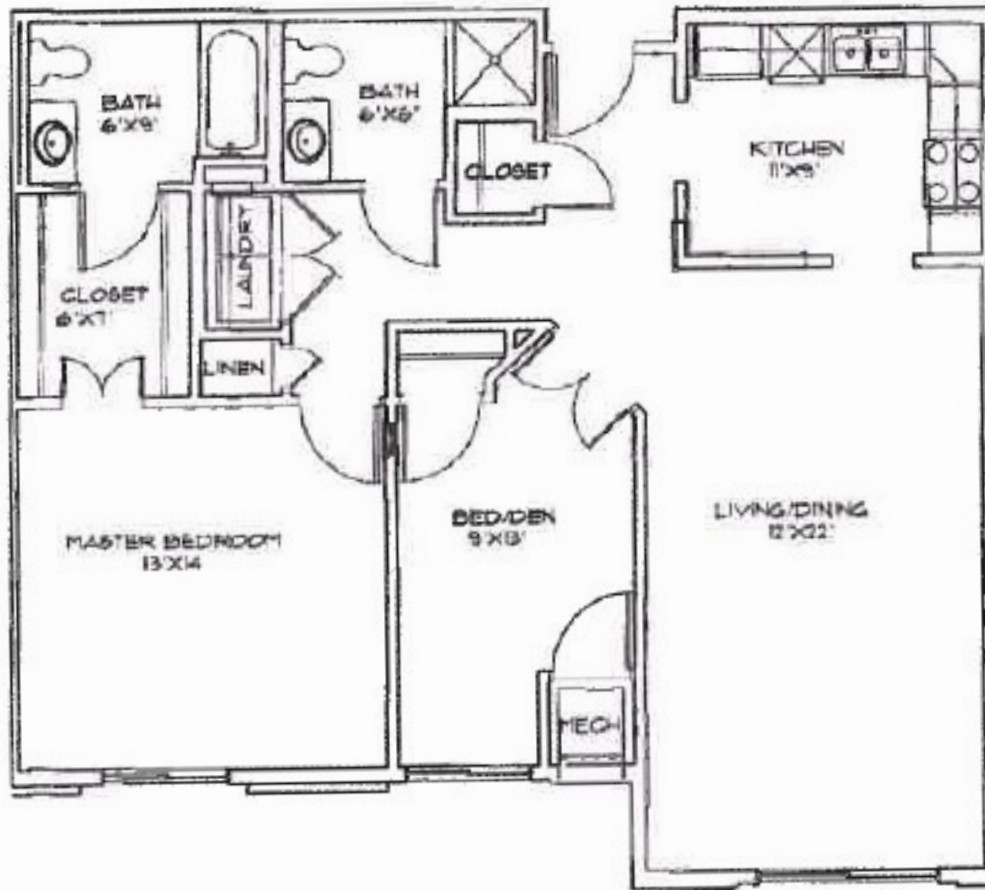

Unit A 1 Bedroom  
776 sq. ft.

---

4735 West 123rd Street • Savage, Minnesota 55378

Unit A-1 1 Bedroom with Balcony  
729 sq. ft.

---

4735 West 123rd Street • Savage, Minnesota 55378

Unit B 1 Bedroom / Den  
986 sq. ft.

---

4735 West 123rd Street • Savage, Minnesota 55378

Unit B-1 1 Bedroom / Den with Balcony  
940 sq. ft.

---

4735 West 123rd Street • Savage, Minnesota 55378

Unit C 1 Bedroom / Den 2 Bath  
1019 sq. ft.

---

4735 West 123rd Street • Savage, Minnesota 55378

Unit C-1 1 Bedroom / Den with Balcony  
965 sq. ft.

---

4735 West 123rd Street • Savage, Minnesota 55378

Unit D 2 Bedroom 2 Bath  
1043 sq. ft.

---

4735 West 123rd Street • Savage, Minnesota 55378

Unit D-1 2 Bedroom 2 Bath with Balcony  
990 sq. ft.

---

4735 West 123rd Street • Savage, Minnesota 55378