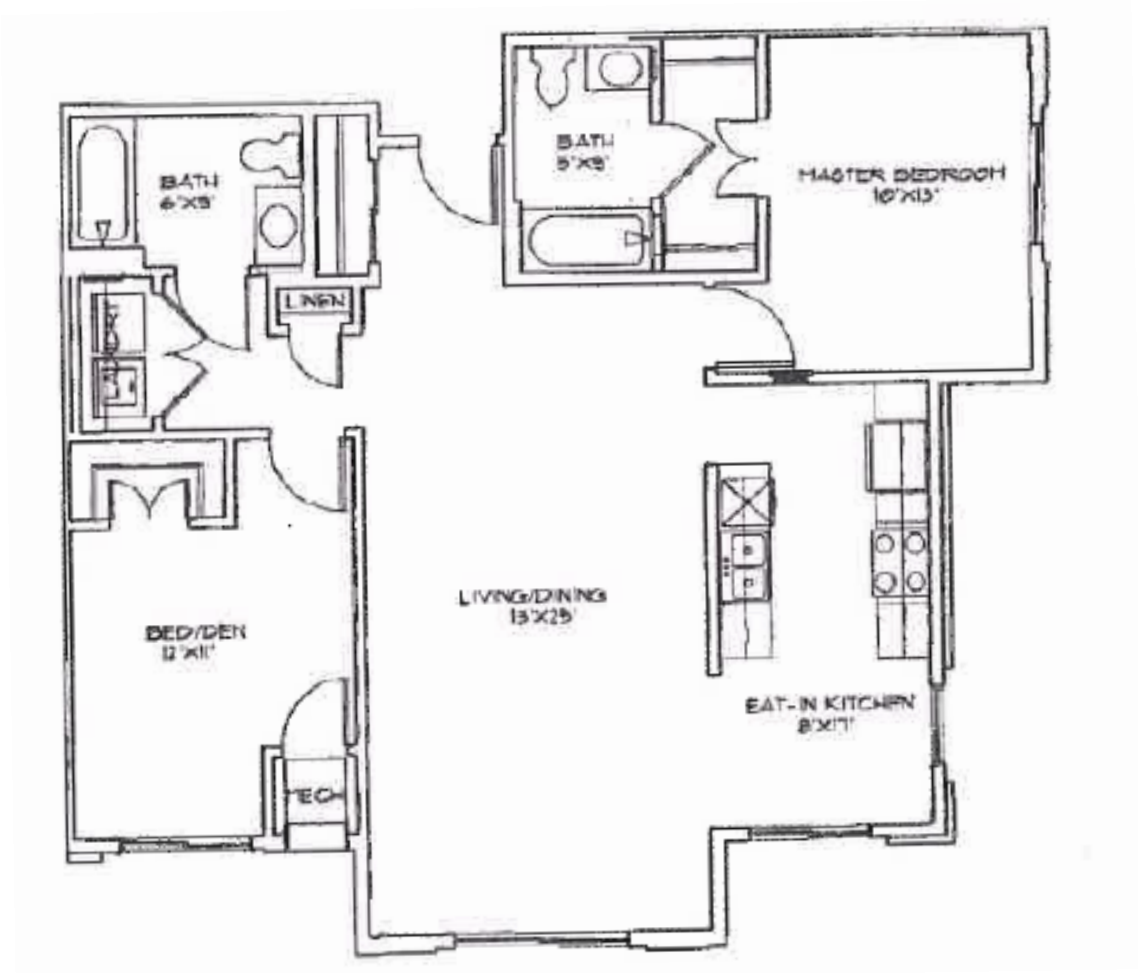

Unit A 1 Bedroom  
776 sq. ft.

---

4735 West 123rd Street • Savage, Minnesota 55378

Unit A-1 1 Bedroom with Balcony  
729 sq. ft.

---

4735 West 123rd Street • Savage, Minnesota 55378

Unit B 1 Bedroom / Den  
986 sq. ft.

---

4735 West 123rd Street • Savage, Minnesota 55378

Unit B-1 1 Bedroom / Den with Balcony  
940 sq. ft.

---

4735 West 123rd Street • Savage, Minnesota 55378

Unit C 1 Bedroom / Den 2 Bath  
1019 sq. ft.

---

4735 West 123rd Street • Savage, Minnesota 55378

Unit C-1 1 Bedroom / Den with Balcony  
965 sq. ft.

---

4735 West 123rd Street • Savage, Minnesota 55378

Unit D 2 Bedroom 2 Bath  
1043 sq. ft.

---

4735 West 123rd Street • Savage, Minnesota 55378

Unit D-1 2 Bedroom 2 Bath with Balcony  
990 sq. ft.

---

4735 West 123rd Street • Savage, Minnesota 55378