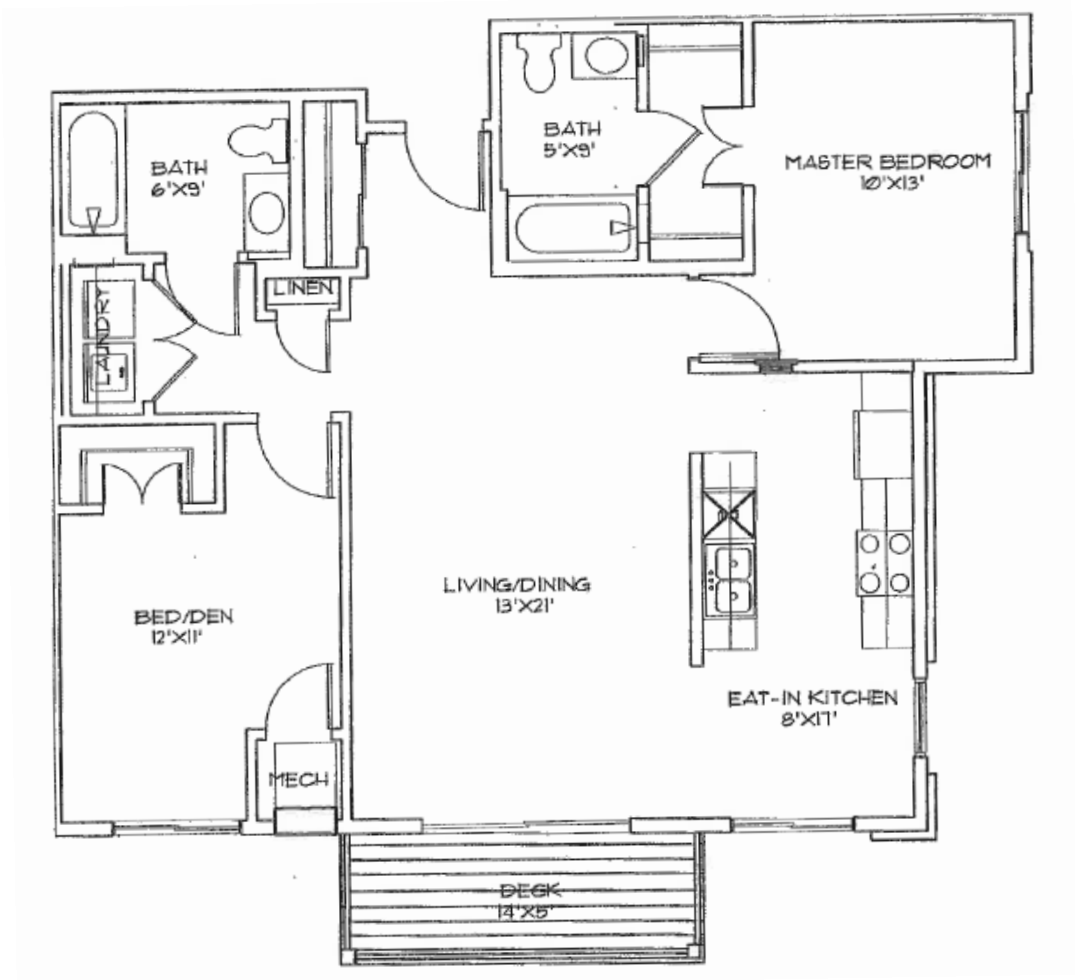

Unit A 1 Bedroom  
776 sq. ft.

---

4735 West 123rd Street • Savage, Minnesota 55378

Unit A-1 1 Bedroom with Balcony  
729 sq. ft.

---

4735 West 123rd Street • Savage, Minnesota 55378

Unit B 1 Bedroom / Den  
986 sq. ft.

---

4735 West 123rd Street • Savage, Minnesota 55378

Unit B-1 1 Bedroom / Den with Balcony  
940 sq. ft.

---

4735 West 123rd Street • Savage, Minnesota 55378

Unit C 1 Bedroom / Den 2 Bath  
1019 sq. ft.

---

4735 West 123rd Street • Savage, Minnesota 55378

Unit C-1 1 Bedroom / Den with Balcony  
965 sq. ft.

---

4735 West 123rd Street • Savage, Minnesota 55378

Unit D 2 Bedroom 2 Bath  
1043 sq. ft.

---

4735 West 123rd Street • Savage, Minnesota 55378

Unit D-1 2 Bedroom 2 Bath with Balcony  
990 sq. ft.

---

4735 West 123rd Street • Savage, Minnesota 55378