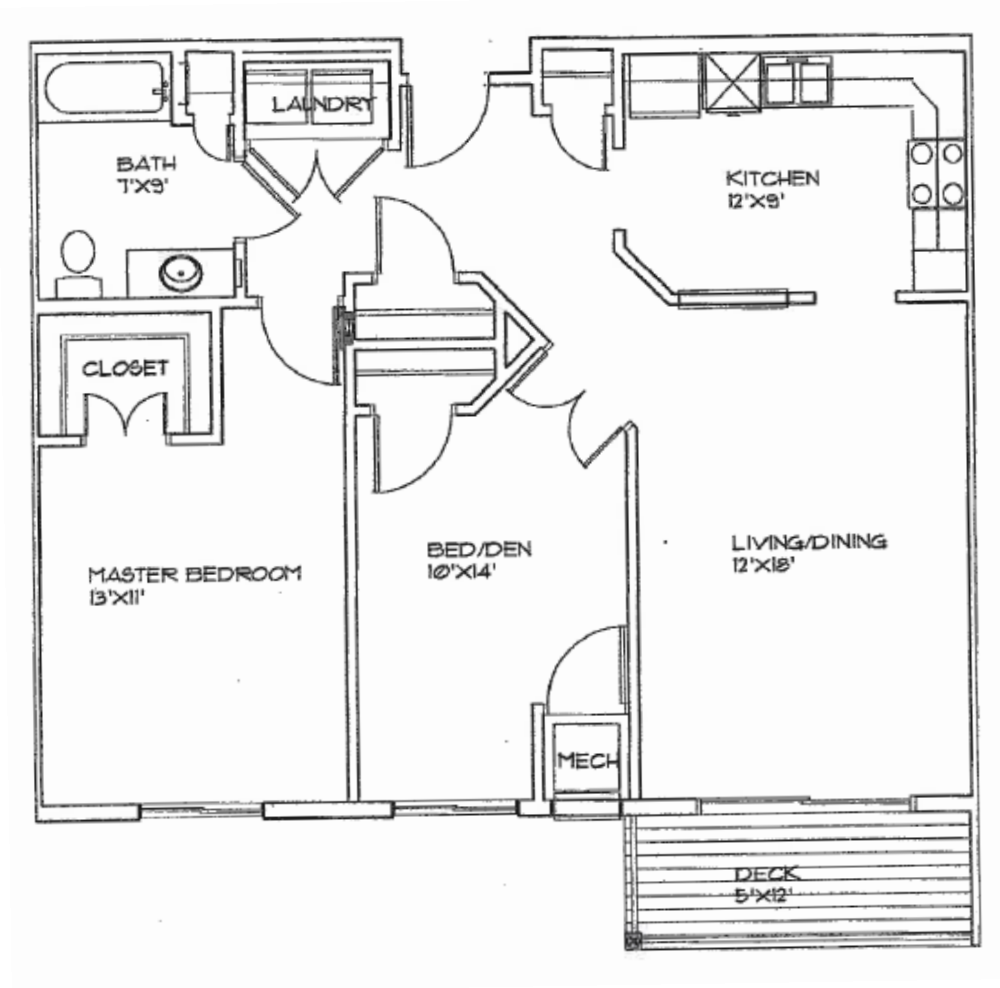

Unit A 1 Bedroom  
776 sq. ft.

---

4735 West 123rd Street • Savage, Minnesota 55378

Unit A-1 1 Bedroom with Balcony  
729 sq. ft.

---

4735 West 123rd Street • Savage, Minnesota 55378

Unit B 1 Bedroom / Den  
986 sq. ft.

---

4735 West 123rd Street • Savage, Minnesota 55378

Unit B-1 1 Bedroom / Den with Balcony  
940 sq. ft.

---

4735 West 123rd Street • Savage, Minnesota 55378

Unit C 1 Bedroom / Den 2 Bath  
1019 sq. ft.

---

4735 West 123rd Street • Savage, Minnesota 55378

Unit C-1 1 Bedroom / Den with Balcony  
965 sq. ft.

---

4735 West 123rd Street • Savage, Minnesota 55378

Unit D 2 Bedroom 2 Bath  
1043 sq. ft.

---

4735 West 123rd Street • Savage, Minnesota 55378