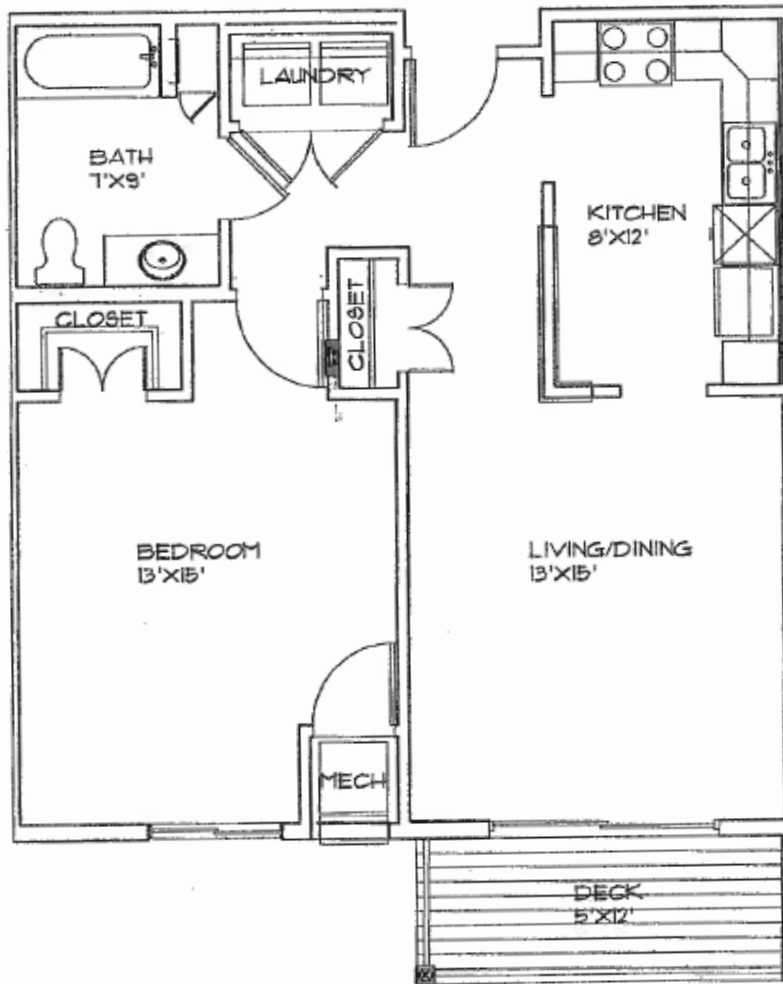

Unit A 1 Bedroom  
776 sq. ft.

---

4735 West 123rd Street • Savage, Minnesota 55378

Unit A-1 1 Bedroom with Balcony  
729 sq. ft.

---

4735 West 123rd Street • Savage, Minnesota 55378

Unit B 1 Bedroom / Den  
986 sq. ft.

---

4735 West 123rd Street • Savage, Minnesota 55378

Unit B-1 1 Bedroom / Den with Balcony  
940 sq. ft.

---

4735 West 123rd Street • Savage, Minnesota 55378

Unit C 1 Bedroom / Den 2 Bath  
1019 sq. ft.

---

4735 West 123rd Street • Savage, Minnesota 55378

Unit C-1 1 Bedroom / Den with Balcony  
965 sq. ft.

---

4735 West 123rd Street • Savage, Minnesota 55378

Unit D 2 Bedroom 2 Bath  
1043 sq. ft.

---

4735 West 123rd Street • Savage, Minnesota 55378

Unit D-1 2 Bedroom 2 Bath with Balcony  
990 sq. ft.

---

4735 West 123rd Street • Savage, Minnesota 55378